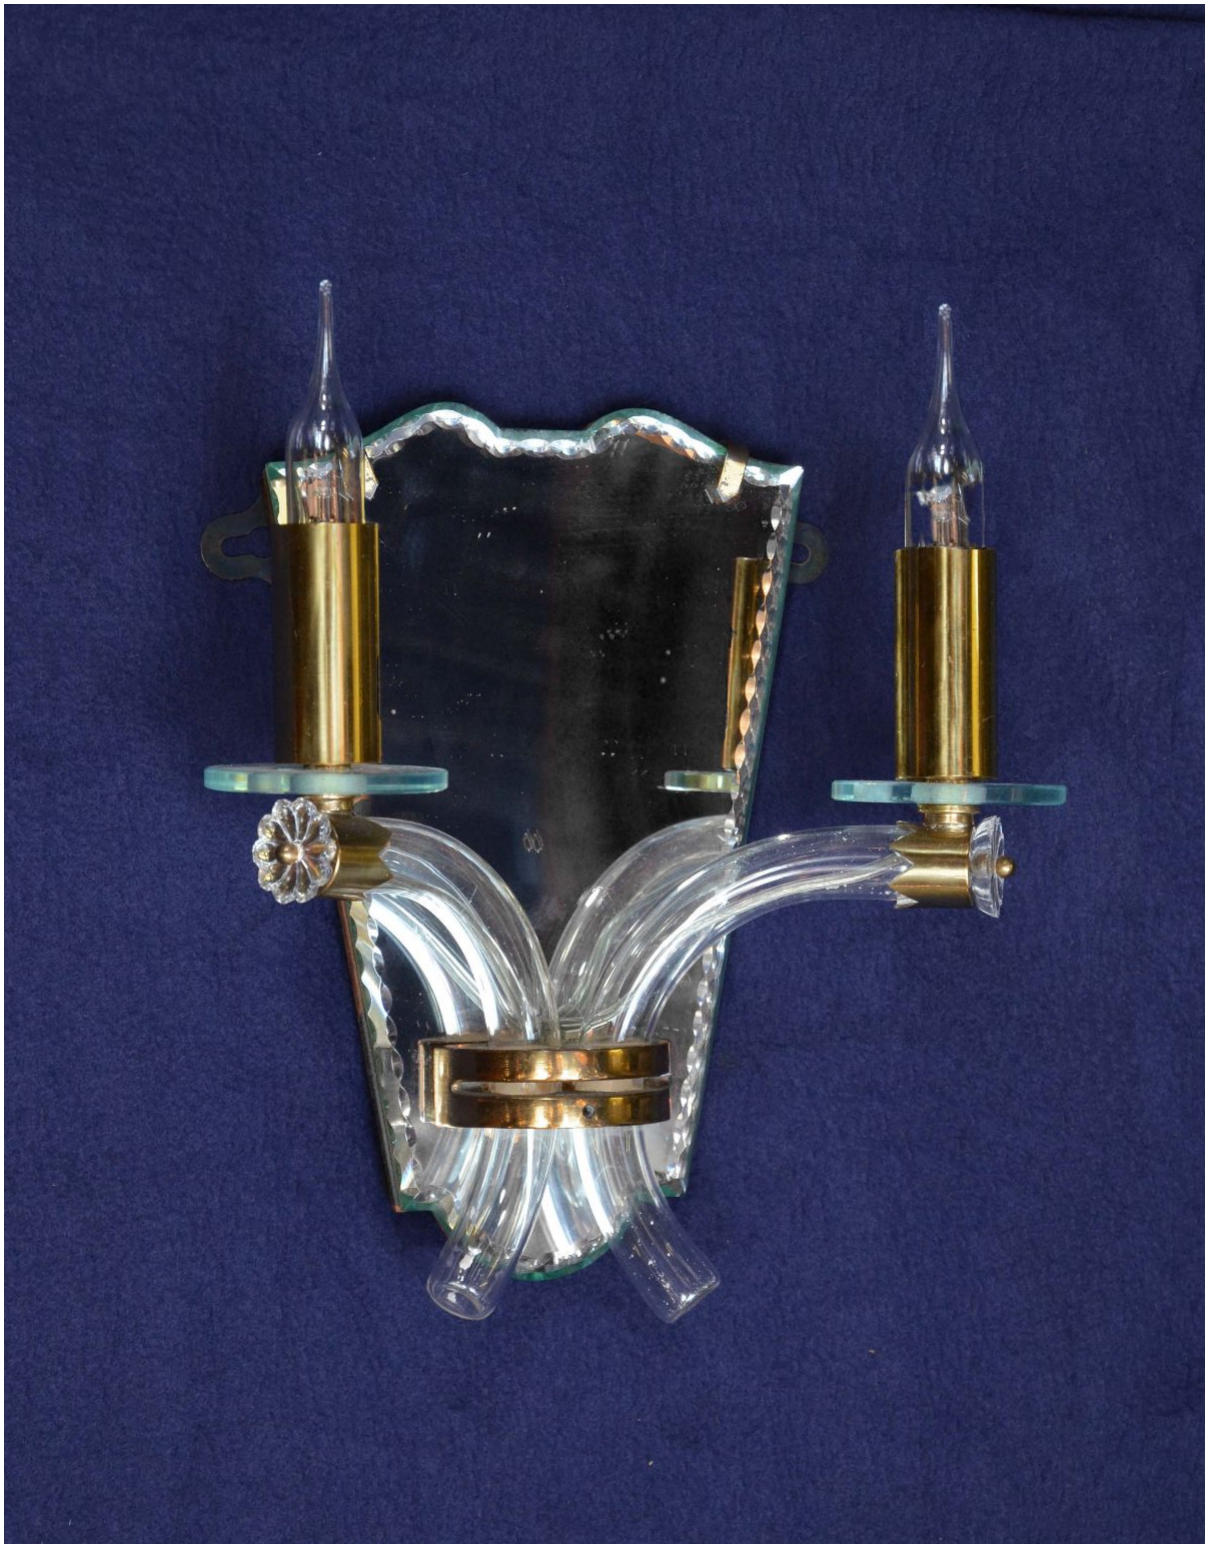

Pair of twin-branch Wall Lights on shield-shaped Mirror backs:
the notch-cut bevelled glass back with two brass semicircular
bands holding glass candle pan with brass candle.
1930s vintage, restored and wired for electricity.

5949

Height: 9" - 23cm
Width: 8½" - 22cm

Pair of twin-branch Wall Lights on shield-shaped Mirror backs

5949a